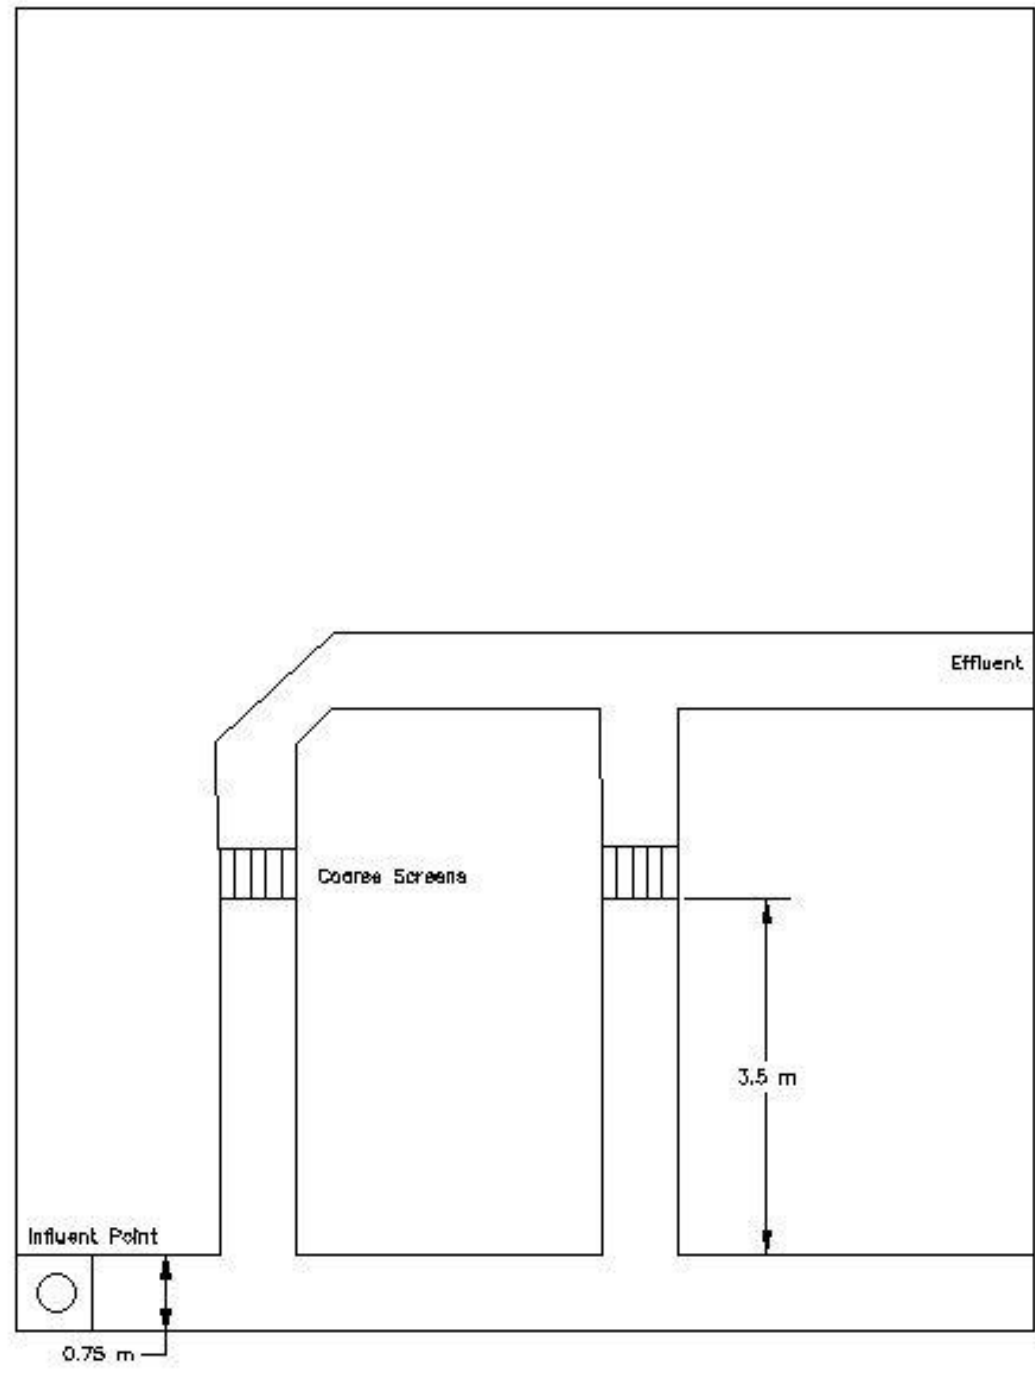

Appendix C-5: Coarse Screen Drawing

PROJECT: CAPSTONE

LAB: KWRF

DATE: 03/10/2020

DUE: 03/10/2020

REVISION: 1

BY: JACOB MITTEN

DRAWING

SCREENS

PAGE: 1

OF: 1